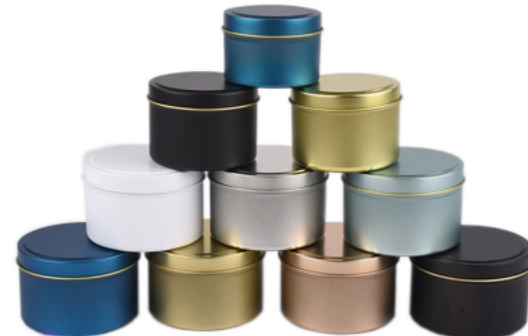

FIBER STICK
RATTAN STICK
SOLA FLOWER
OTHER DECOR
OIL BURNER

AMBER SERIES

JARS & BOTTLES

FOR 5g, 10g, 15g, 20g, 30g, 50g, 60g, 100g, 240g, 250g

WITH DIFFERENT
TYPE CAP

5ml 10ml 15ml 20ml 30ml 50ml 100ml

50ml 100ml 120ml 120ml 200ml 500ml

SCENTED CANDLE JAR

Volume: 650ml, 660ml, 450ml Volume: 300ml, 350ml, 560ml, 730ml, 970ml Volume: 280ml

Volume: 100ml, 300ml, 600ml

200g

520g

Volume: 375ml, 325ml

Volume: 520ml, 350ml

4OZ

4OZ

8OZ

8OZ

SURFACE
TREATMENT

DIFFUSER GLASS BOTTLE

- Customized
 - Environmental
 - Recyclable
- CHARACTERISTIC
- 

Volume: 100ml, 200ml, 300ml

Volume: 90ml, 200ml

CUSTOMIZED COLOR AVAILABLE

Volume: 50ml, 100ml

DIFFUSER
GLASS BOTTLE
CAR SERIES

ESTRELA

ACCESSORIES CAP SERIES

ALUMINUM CAP

WOODEN CAP (CUSTOMIZED)

T SHAPE CAP