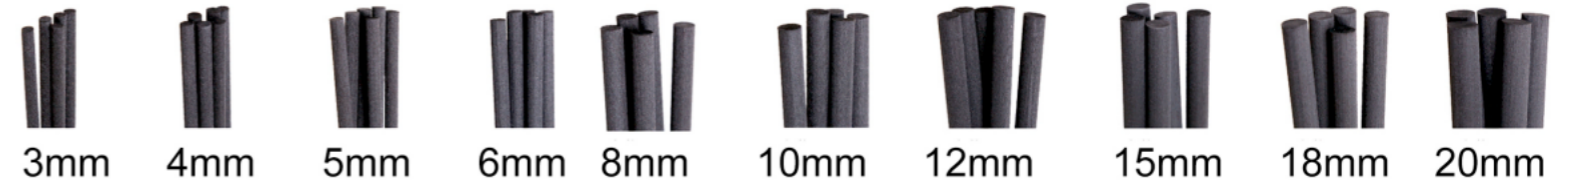

WICK
DIPPER

TRAY

CANDLE
WICK &
HOLDER

9.5*2.5CM

OTHER
ACCESSORIES

FIBER STICK SERIES

**MORE COLOR
OPTIONS**

RATTAN SERIES