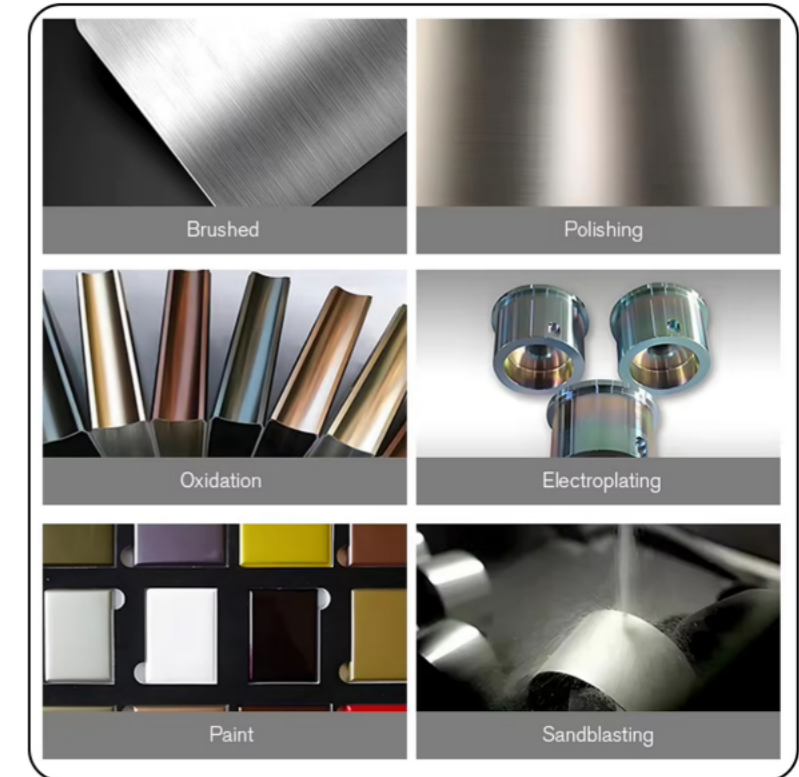

CUSTOMIZED LOGO & SURFACE